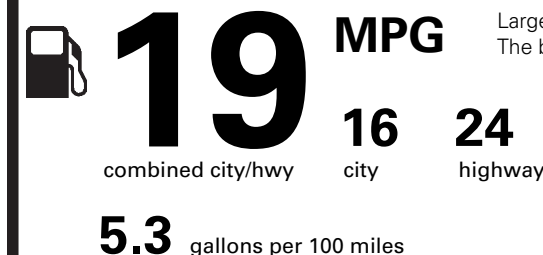

WARRANTY

- 4YR/50K MILE WARRANTY
- 4YR/50K PICKUPDELIVERY SVC
- 6YR/70K MI POWERTRAIN WARR

INCLUDED ON THIS VEHICLE

EQUIPMENT GROUP 100A

OPTIONAL EQUIPMENT/OTHER

2020 MODEL YEAR	
PRISTINE WHITE METALLIC	695.00
245/40R20 A/S	NO CHARGE
PREMIUM PACKAGE	3,450.00
.HIGH AUDIO	
.REVEL AUDIO 13-SPEAKER CONVENIENCE PACKAGE	1,500.00
.VOICE-ACTIVATED NAVIGATION	
20" POL ALUM WHL W/DK TARNISH	750.00
CARGO NET	NO CHARGE
CONTINENTAL CLIMATE PACKAGE	795.00
.HEATED REAR SEATS	
.HEATED STEERING WHEEL	
.WINDSHIELD WIPER DE-ICER	
FRONT LICENSE PLATE BRACKET	NO CHARGE

(MSRP)

PRICE INFORMATION

BASE PRICE	$48,305.00
TOTAL OPTIONS/OTHER	7,190.00
TOTAL VEHICLE & OPTIONS/OTHER	55,495.00
DESTINATION & DELIVERY	995.00

(MSRP)

RAMP ONE		
CY51		
RAMP TWO		
	CONVOY	
	ITEM #:	18-1016 O/T 2
This label is affixed pursuant to the Federal Automobile Information Disclosure Act. Gasoline, License, and Title Fees, State and Local taxes are not included. Dealer installed options or accessories are not included unless listed above.		

TOTAL MSRP $56,490.00

Whether you decide to lease or finance your vehicle, you'll find the choices that are right for you. See your Lincoln Dealer for details or visit www.lincolnafs.com.

LH211 N RD 2X 015 000356 08 21 20

EPA DOT Fuel Economy and Environment

Gasoline Vehicle

Fuel Economy

Large Cars range from 14 to 111 MPG. The best vehicle rates 136 MPGe.

You spend **$3,250**

more in fuel costs over 5 years compared to the average new vehicle.

Annual fuel cost **$2,150**