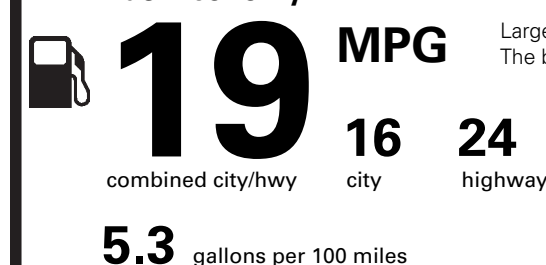

(MSRP)

PRICE INFORMATION

BASE PRICE	\$48,305.00
TOTAL OPTIONS/OTHER	8,245.00
TOTAL VEHICLE & OPTIONS/OTHER	56,550.00
DESTINATION & DELIVERY	995.00

(MSRP)

EPA DOT Fuel Economy and Environment

Gasoline Vehicle

Fuel Economy

Large Cars range from 14 to 111 MPG. The best vehicle rates 136 MPGe.

You spend **\$3,250**

more in fuel costs over 5 years compared to the average new vehicle.

Annual fuel cost **\$2,150**

Fuel Economy & Greenhouse Gas Rating (tailpipe only) Smog Rating (tailpipe only)