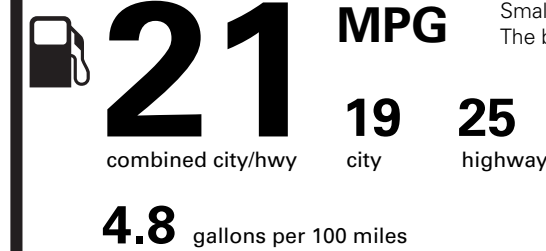

PRICE INFORMATION

BASE PRICE	\$52,045.00
TOTAL OPTIONS/OTHER	3,650.00
TOTAL VEHICLE & OPTIONS/OTHER	55,695.00
DESTINATION & DELIVERY	1,095.00

EPA DOT Fuel Economy and Environment

Gasoline Vehicle

Fuel Economy