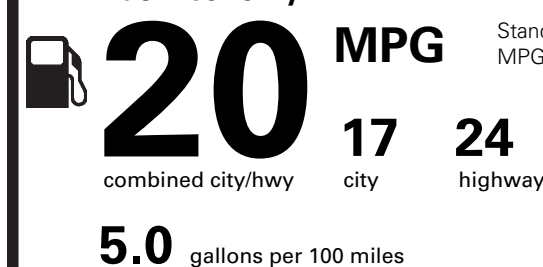

FUNCTIONAL

- 360 DEGREE CAMERA
- CRUISE CONTROL
- INTELLIGENT ACCESS W/PUSH BUTTON START
- LANE-KEEPING SYSTEM
- LINCOLN CONNECT - 4G MODEM WITH WIFI CAPABILITY
- LINCOLN DRIVE MODES
- PIANO KEY SHIFTER
- RAIN-SENSING WIPERS
- REMOTE KEYLESS ENTRY
- REMOTE START
- REVEL AUDIO W/14 SPEAKERS
- SECURICODE™ KEYLESS KEYPAD
- SYNC3® W/ VOICE ACT NAV

SAFETY/SECURITY

- ADVANCETRAC WITH RSC
- AIRBAGS - SAFETY CANOPY
- AUTO HIGH BEAMS
- BLIND SPOT DETECTION W/CTA
- DRIVER/PASS KNEE AIR BAGS
- DUAL STAGE FRONT AIRBAGS
- PERIMETER ALARM
- PERSONAL SAFETY SYSTEM™
- PRE-COLLISION ASSIST W/AEB
- TIRE PRESSURE MONITOR SYS

WARRANTY

- 4YR/50K MILE WARRANTY
- 4YR/50K PICKUPDELIVERY SVC
- 6YR/70K MI POWERTRAIN WARR

INCLUDED ON THIS VEHICLE

EQUIPMENT GROUP 202A

- •ELEMENTS PACKAGE PLUS
- •LINCOLN CO-PILOT 360 PLUS PKG
- •PANORAMIC VISTA ROOF W/PWR SH
- •22" MACH ALLOY WHL W/ORNAMENT
- •LUXURY PACKAGE
- •CLASS IV TRAILER TOW PACKAGE
- •ILLUMINATION PACKAGE

(MSRP)

11,625.00

OPTIONAL EQUIPMENT/OTHER

- P275/40R22 107 W-RATED TIRES
- 50 STATE EMISSIONS CONVENIENCE PACKAGE
- FULL REAR CONSOLE

NO CHARGE
2,200.00
NO CHARGE

PRICE INFORMATION

BASE PRICE	58,700.00
TOTAL OPTIONS/OTHER	13,825.00
TOTAL VEHICLE & OPTIONS/OTHER	72,525.00
DESTINATION & DELIVERY	1,095.00
TOTAL BEFORE DISCOUNTS	73,620.00
EQUIPMENT GROUP SAVINGS	- 1,500.00

EPA DOT Fuel Economy and Environment

Gasoline Vehicle

Fuel Economy

Standard SUVs range from 13 to 101 MPG. The best vehicle rates 136 MPGe.

You spend $2,500

more in fuel costs over 5 years compared to the average new vehicle.

Annual fuel cost $2,000