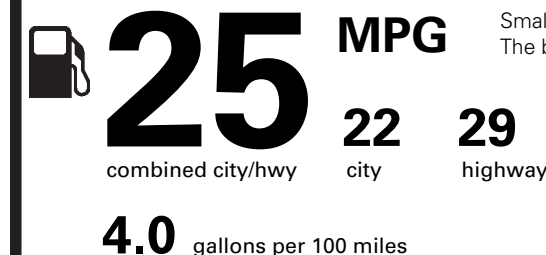

WARRANTY

- 4YR/50K MILE WARRANTY
- 4YR/50K PICKUPDELIVERY SVC
- 6YR/70K MI POWERTRAIN WARR

INCLUDED ON THIS VEHICLE

EQUIPMENT GROUP 200A

OPTIONAL EQUIPMENT/OTHER

2021 MODEL YEAR	
PRISTINE WHITE	695.00
225/55R19 99V A/S BSW TIRES	
17" MINI SPARE WHEEL W/TIRE	150.00
19" BRT MACH ALUM W/MAGNETIC ELEMENTS PACKAGE	1,100.00
.HEATED STEERING WHEEL	
.HEATED REAR SEATS	
.HEATED/VENTILATED D/P SEATS	
.WINDSHIELD WIPER DE-ICER	
.RAIN SENSING WIPERS	

(MSRP)

PRICE INFORMATION

BASE PRICE	$42,890.00
TOTAL OPTIONS/OTHER	1,945.00
TOTAL VEHICLE & OPTIONS/OTHER	44,835.00
DESTINATION & DELIVERY	995.00

(MSRP)

RAMP ONE		
CC18		
RAMP TWO		
	CONVOY	
ITEM #:	18-2006 O/T 2	
This label is affixed pursuant to the Federal Automobile Information Disclosure Act. Gasoline, License, and Title Fees, State and Local taxes are not included. Dealer installed options or accessories are not included unless listed above.		

TOTAL MSRP $45,830.00

Whether you decide to lease or finance your vehicle, you'll find the choices that are right for you. See your Lincoln Dealer for details or visit www.lincolnafcs.com.

LK191 N RD 2X 115 000139 10 19 20

EPA DOT Fuel Economy and Environment

Gasoline Vehicle

Fuel Economy

Small SUVs range from 16 to 120 MPG. The best vehicle rates 141 MPGe.

You spend $500

more in fuel costs over 5 years compared to the average new vehicle.

Annual fuel cost $1,600