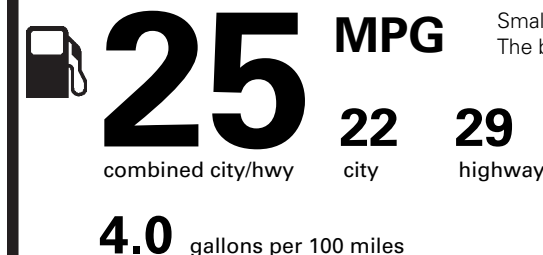

WARRANTY

- 4YR/50K MILE WARRANTY
- 4YR/50K PICKUPDELIVERY SVC
- 6YR/70K MI POWERTRAIN WARR

INCLUDED ON THIS VEHICLE

EQUIPMENT GROUP 200A

OPTIONAL EQUIPMENT/OTHER

2021 MODEL YEAR	
PRISTINE WHITE	695.00
225/55R19 99V A/S BSW TIRES	
17" MINI SPARE WHEEL W/TIRE	150.00
19" BRT MACH ALUM W/MAGNETIC ELEMENTS PACKAGE	1,100.00
.HEATED STEERING WHEEL	
.HEATED REAR SEATS	
.HEATED/VENTILATED D/P SEATS	
.WINDSHIELD WIPER DE-ICER	
.RAIN SENSING WIPERS	

(MSRP)

PRICE INFORMATION

BASE PRICE	443,050.00
TOTAL OPTIONS/OTHER	1,945.00
TOTAL VEHICLE & OPTIONS/OTHER	44,995.00
DESTINATION & DELIVERY	995.00

(MSRP)

RAMP ONE		CONVOY
CC18		
RAMP TWO		ITEM #: 18-2080 O/T 2
This label is affixed pursuant to the Federal Automobile Information Disclosure Act. Gasoline, License, and Title Fees, State and Local taxes are not included. Dealer installed options or accessories are not included unless listed above.		

TOTAL MSRP $45,990.00

Whether you decide to lease or finance your vehicle, you'll find the choices that are right for you. See your Lincoln Dealer for details or visit www.lincolnafs.com.

MC241 N RD 2X 120 000302 03 24 21

EPA DOT Fuel Economy and Environment

Gasoline Vehicle

Fuel Economy

Small SUVs range from 16 to 120 MPG. The best vehicle rates 141 MPGe.

You spend $500

more in fuel costs over 5 years compared to the average new vehicle.

Annual fuel cost $1,600